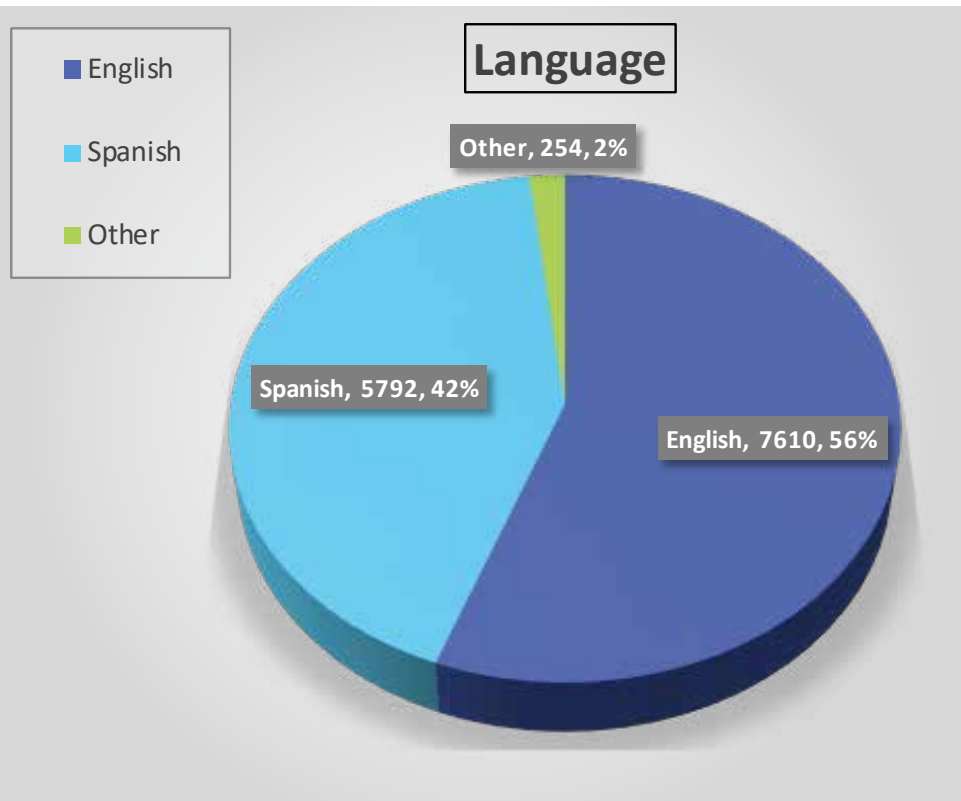

THE CONSTRUCTION WORKFORCE PROJECT

14,000 Workers = 95% Minority Workers

The following data reflects 130+ Private Major Projects throughout NYC / the Five Boroughs

Worker Boroughs
Bronx County
Kings County
New York County
Queens County
Richmond County

Zip Codes		
10473	10457	10005
10801	10473	10009
10038	10538	10027
07102	10018	11201
10009	10036	07094
10466	10018	11354
10538	10075	11222
11224	10003	11222
07107	11201	10128
10468	10018	11201
10029	11101	10002
11208	10001	10002
10457	11102	11201
10002	10005	10002
		10306