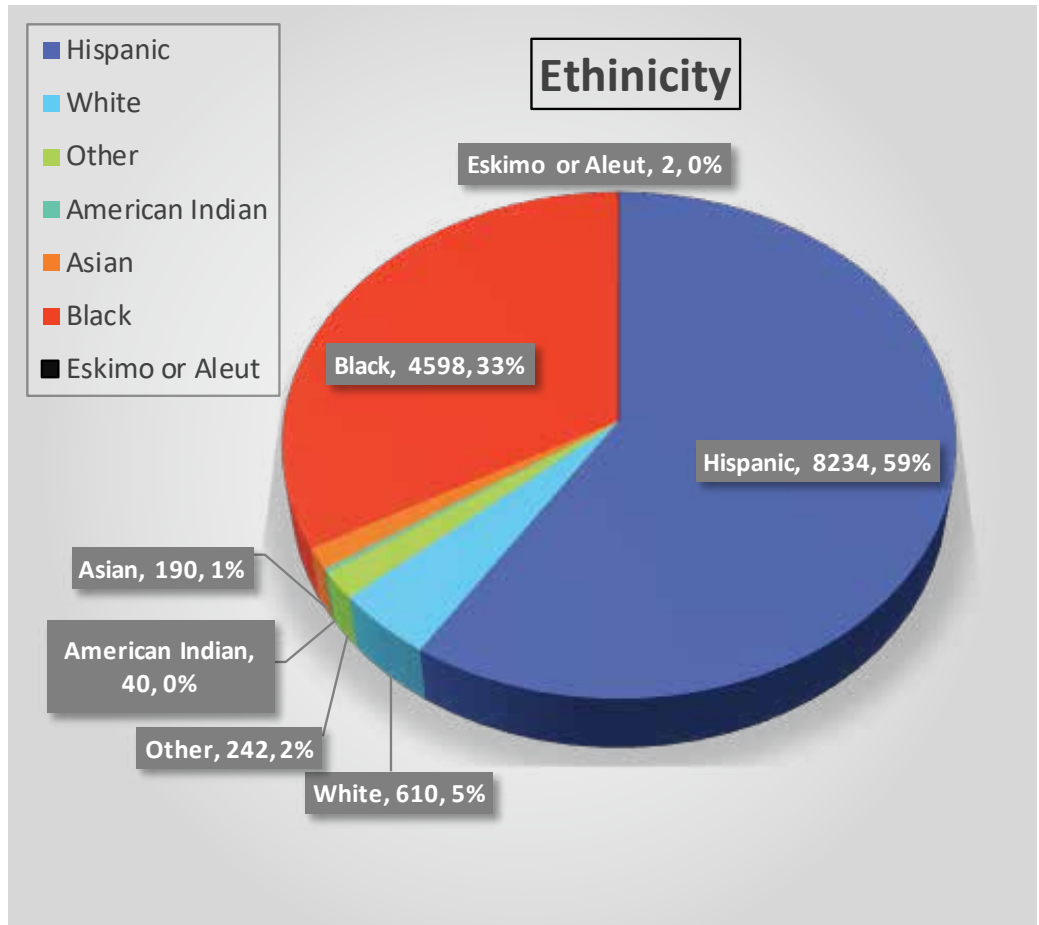

THE CONSTRUCTION WORKFORCE PROJECT

14,000 Workers = 95% Minority Workers

The following data reflects 130+ Private Major Projects throughout NYC / the Five Boroughs

Worker Boroughs
Bronx County
Kings County
New York County
Queens County
Richmond County

Zip Codes		
10473	10457	10005
10801	10473	10009
10038	10538	10027
07102	10018	11201
10009	10036	07094
10466	10018	11354
10538	10075	11222
11224	10003	11222
07107	11201	10128
10468	10018	11201
10029	11101	10002
11208	10001	10002
10457	11102	11201
10002	10005	10002
		10306